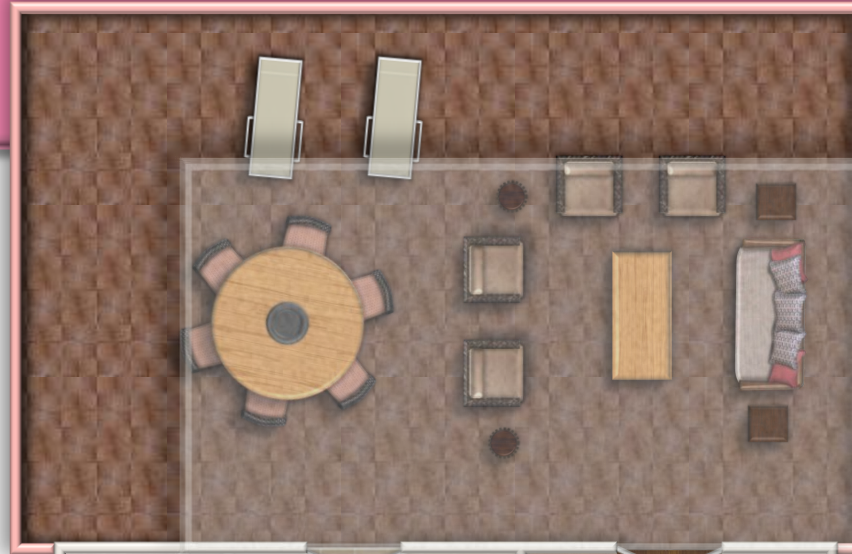

THE ROYAL HAWAIIAN
A LUXURY COLLECTION RESORT
Waikiki

King Kamehameha Suite

1774 sq ft room
988 sq ft lanai

Ocean View