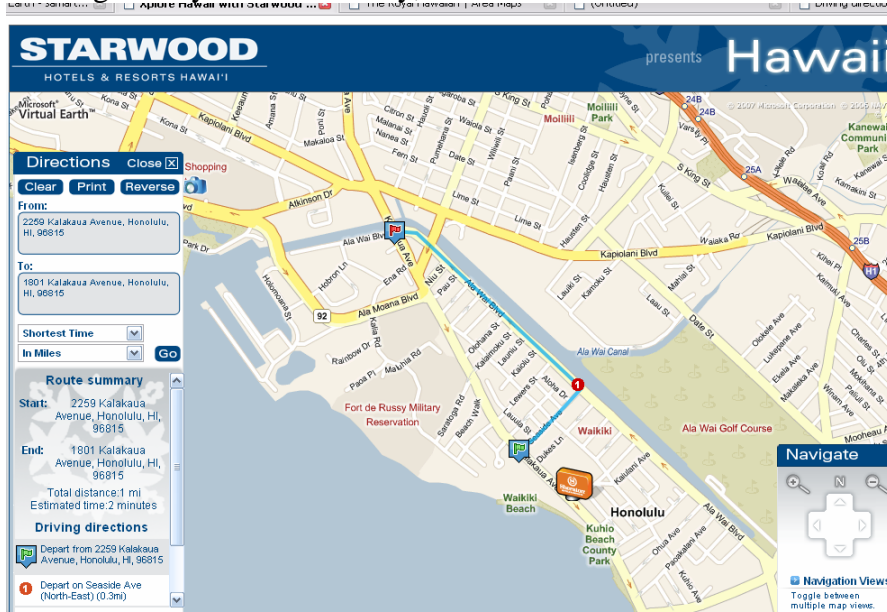

The Royal Hawaiian – Honolulu Convention Center

The Hawaii Convention Center combines the modern requirements of a state-of-the-art meeting facility with the beauty, comfort and culture that Hawaii is known for.

Route summary

Start: 2259 Kalakaua Avenue, Honolulu, HI, 96815

End: 1801 Kalakaua Avenue, Honolulu, HI, 96815

Total distance: 1 mi

Estimated time: 2 minutes

Driving directions

Depart from 2259 Kalakaua Avenue, Honolulu, HI, 96815

1 Depart on Seaside Ave (North-East) (0.3mi)

2 Turn LEFT (North-West) onto Ala Wai Blvd (0.8mi)

Arrive at 1801 Kalakaua Avenue, Honolulu, HI, 96815